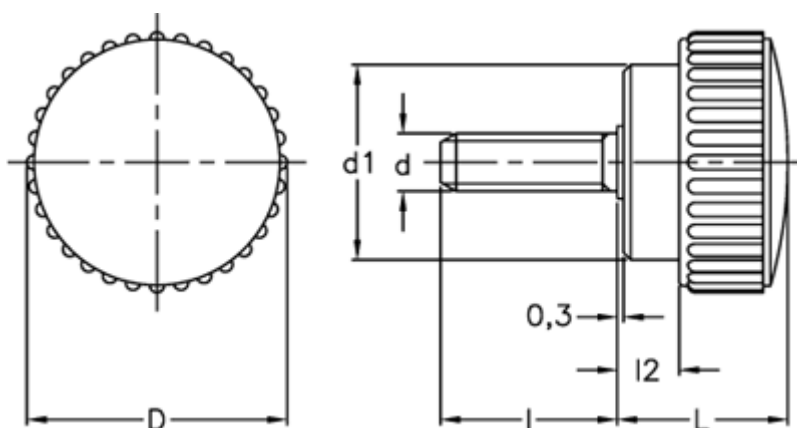

Data Sheet

Article number: 2302002431

Description: E+G Knurled grip knob
B.193/25 p-M8x16

Measures

D	=	26
d1	=	19
d 6g	=	M8
l	=	16
L	=	18
l2	=	6